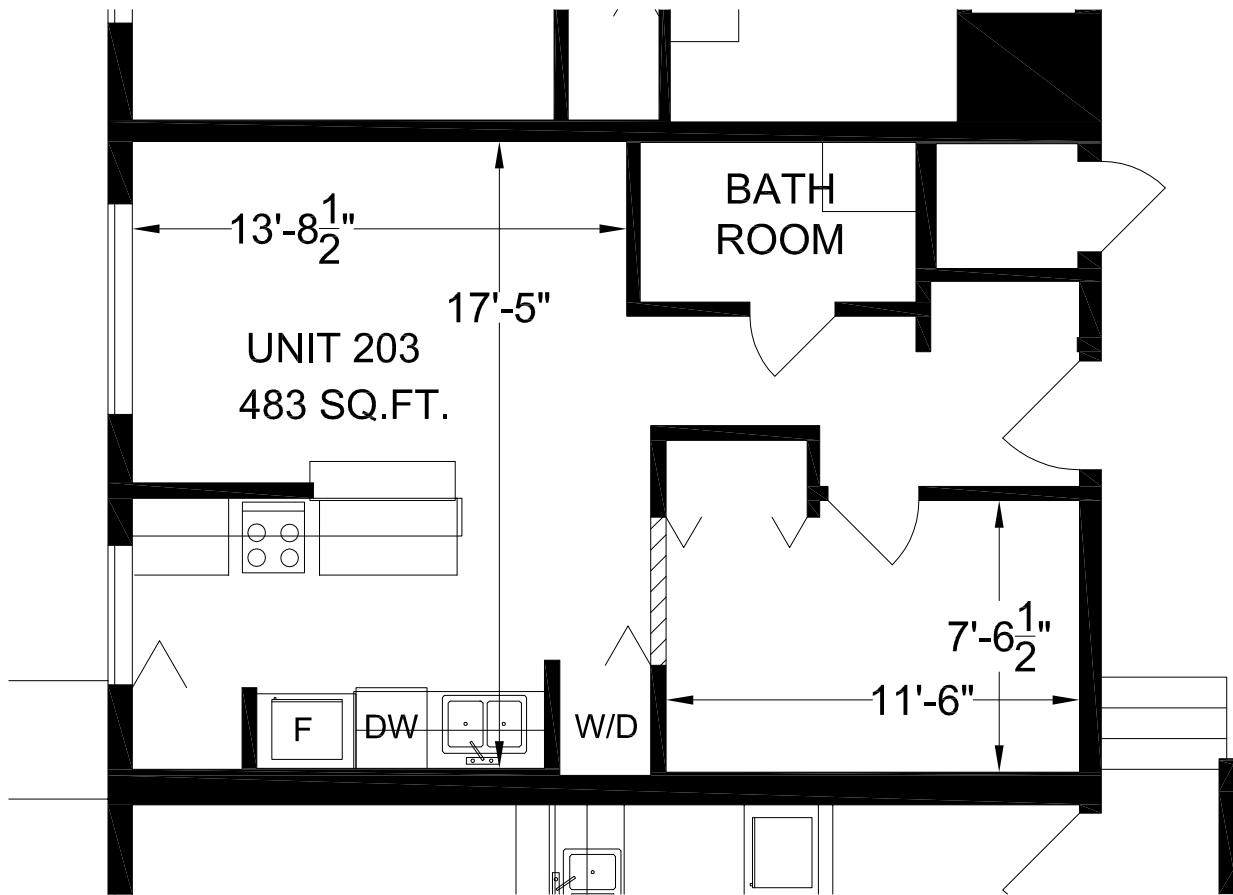

2ND FLOOR  
493 BURNSIDE E. ROAD  
VICTORIA BC

PREPARED FOR  
MIDTOWN MEWS  
WAI WING MEW AND  
CHEW'S T.V. & STEREO LTD.  
493 BURNSIDE RD  
VICTORIA BC

**M** MEASURE MASTERS  
VANCOUVER ISLAND - COMMERCIAL  
3034 WESTDOWNE ROAD  
VICTORIA BC V8R 5G2  
TEL 250 472 2653 FAX 250 472 2683